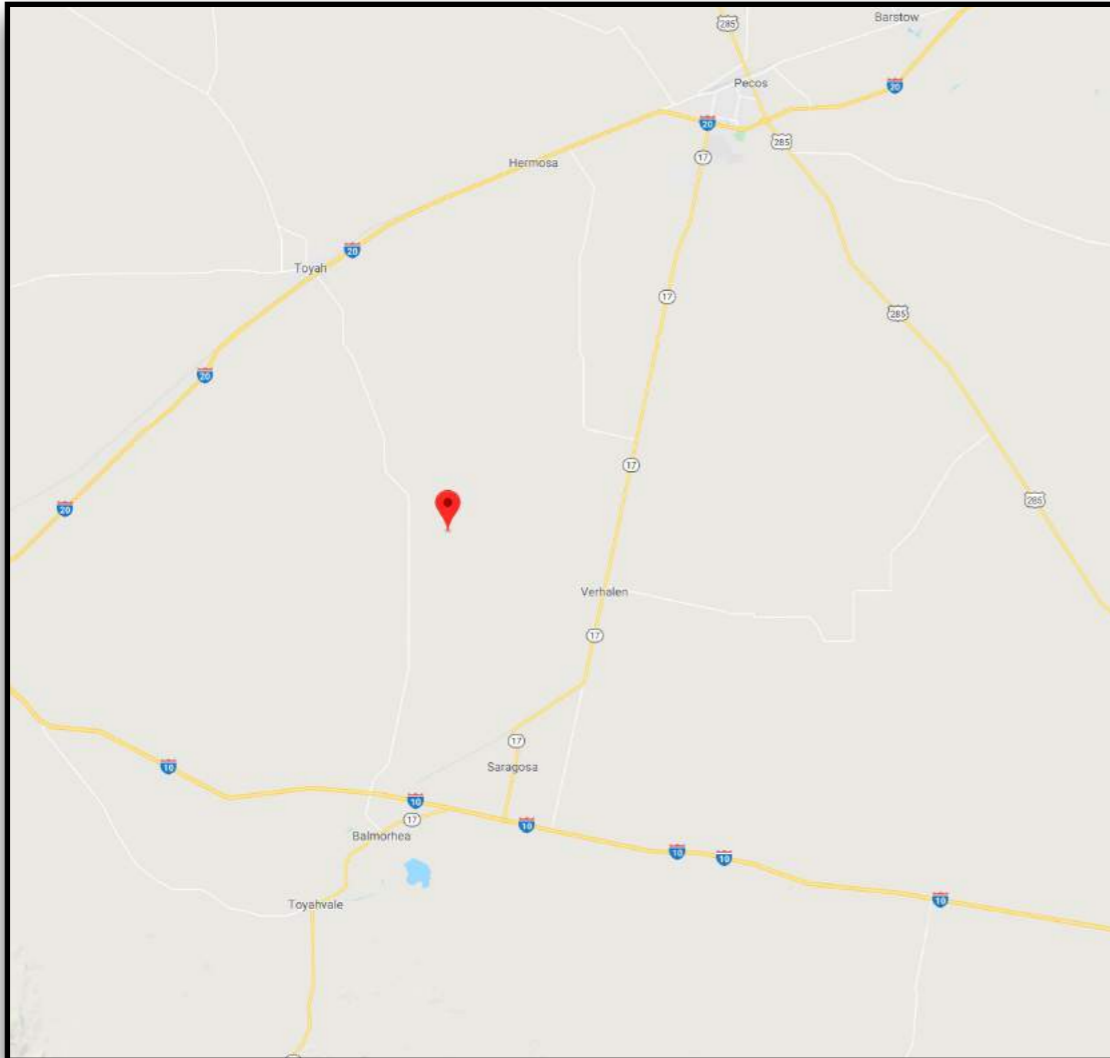

Reeves County | Toyah, TX - 703± Acres

$1,757,500.00

[Click for Interactive Property Map](#)

Texas law requires all real estate licensees to give the following information about brokerage services to prospective buyers, tenants, sellers, & landlords.

[Information About Brokerage Services](#)

DISCLAIMER – This property offering is subject to prior sale, change in price, or removal from market without notice. While the information provided is deemed reliable, it is not guaranteed by Caleb Matott or CM Ranch Real Estate.

Presented By:
Caleb Matott, Broker/Owner
432-349-3330
BigDogRanchSales@mac.com

CM Ranch Real Estate

6800 W. County Rd. 48 | Midland, TX 79707 | 432-219-2220 | RanchSpecialist@CMRanchRealEstate.com

www.CMRanchRealEstate.com