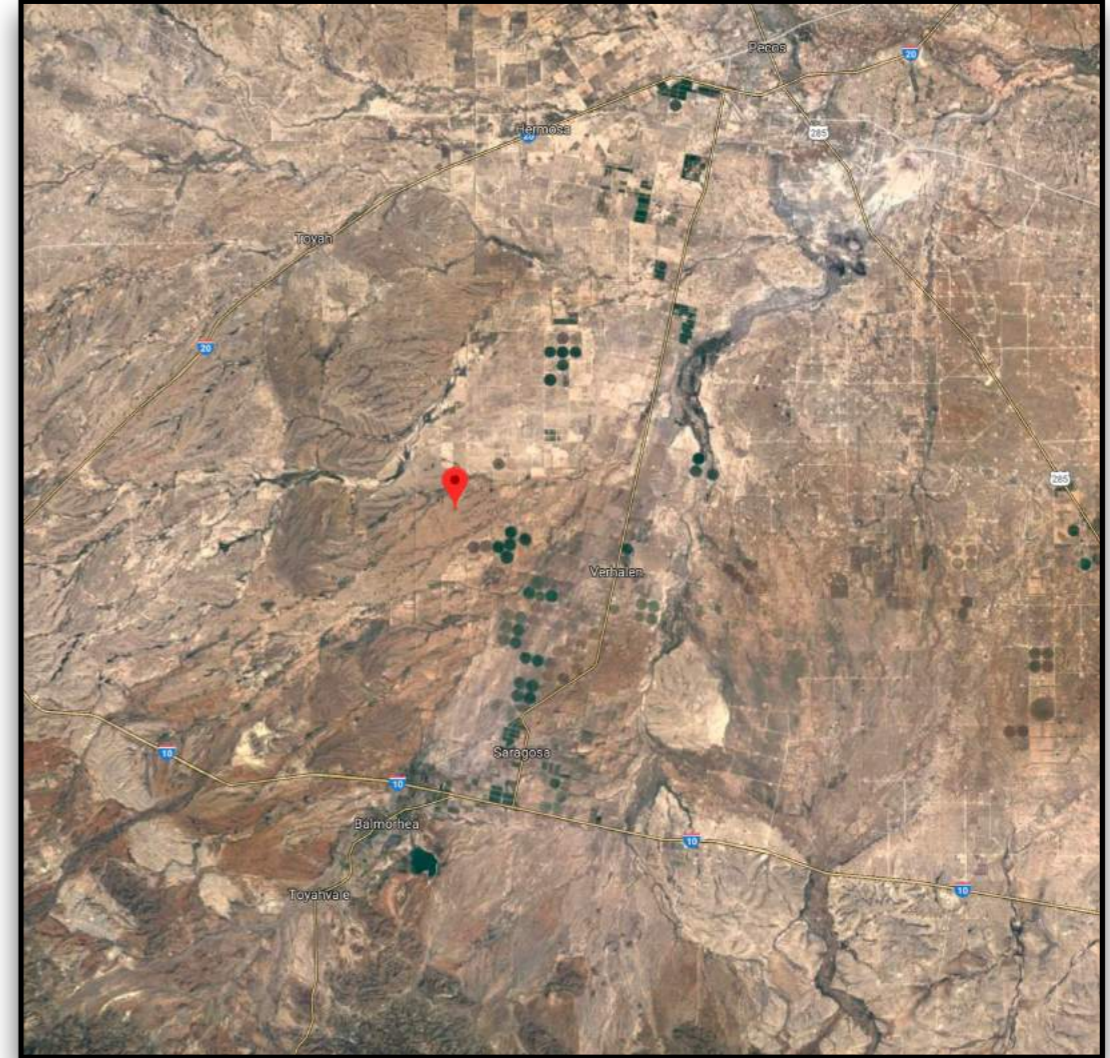

Reeves County | Toyah, TX - 703± Acres

$1,757,500.00

[Click for Interactive Property Map](#)

Texas law requires all real estate licensees to give the following information about brokerage services to prospective buyers, tenants, sellers, & landlords.

[Information About Brokerage Services](#)

DISCLAIMER – This property offering is subject to prior sale, change in price, or removal from market without notice. While the information provided is deemed reliable, it is not guaranteed by Caleb Matott or CM Ranch Real Estate.

Presented By:
Caleb Matott, Broker/Owner
432-349-3330
BigDogRanchSales@mac.com

CM Ranch Real Estate

6800 W. County Rd. 48 | Midland, TX 79707 | 432-219-2220 | RanchSpecialist@CMRanchRealEstate.com

www.CMRanchRealEstate.com