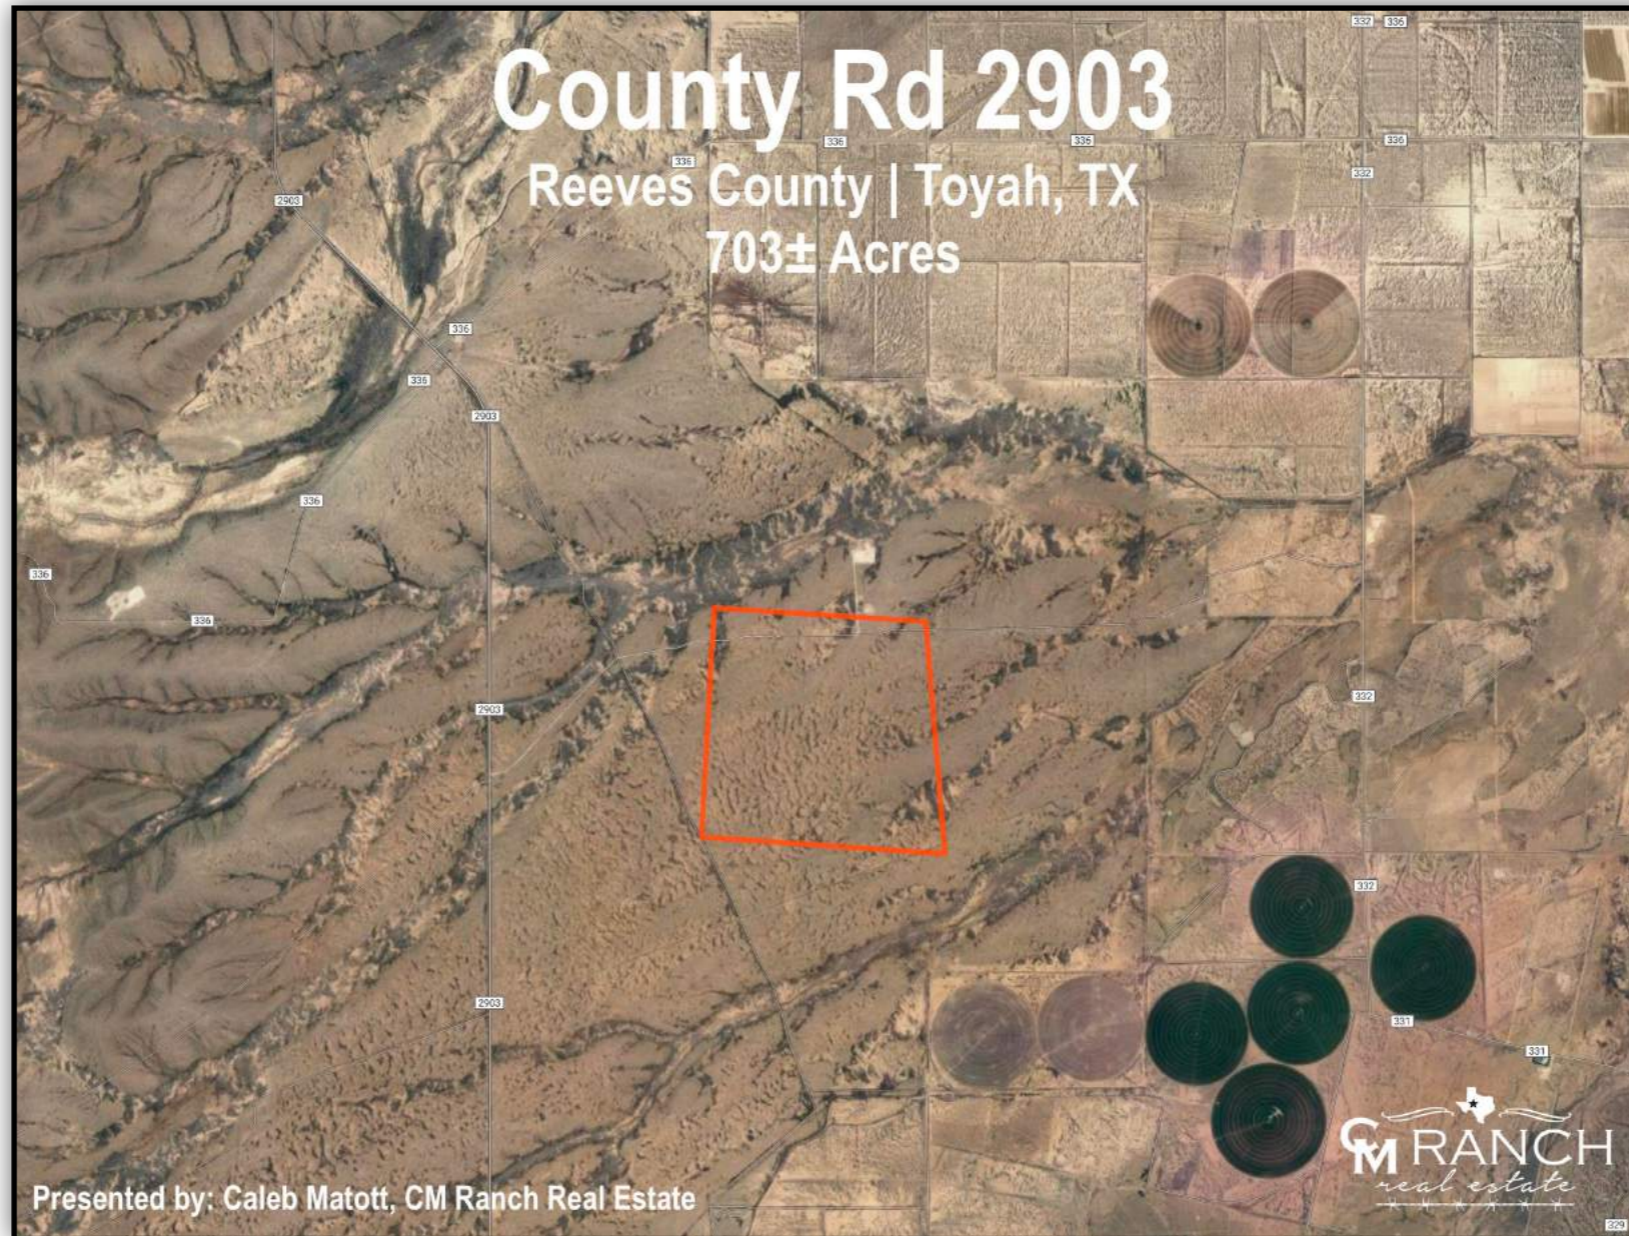

Investment/No Restriction Land - 703± Acres Reeves County | Toyah, TX

Presented By:
Caleb Matott, Broker/Owner
432-349-3330
BigDogRanchSales@mac.com

CM Ranch Real Estate

6800 W. County Rd. 48 | Midland, TX 79707 | 432-219-2220 | RanchSpecialist@CMRanchRealEstate.com

www.CMRanchRealEstate.com